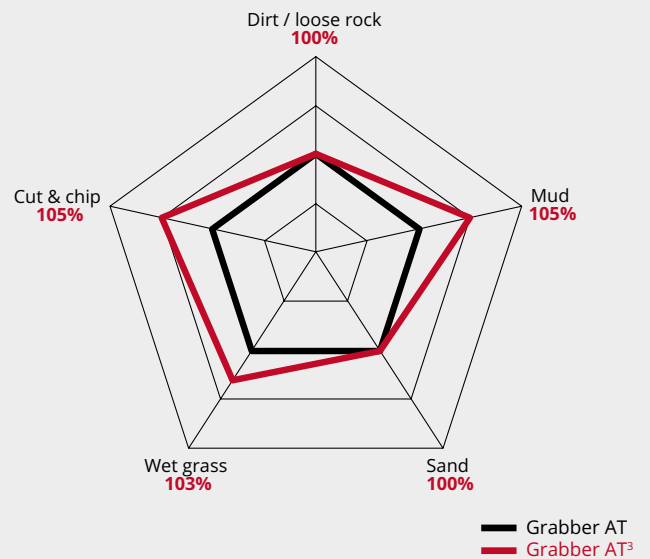

Off-Road Performance: