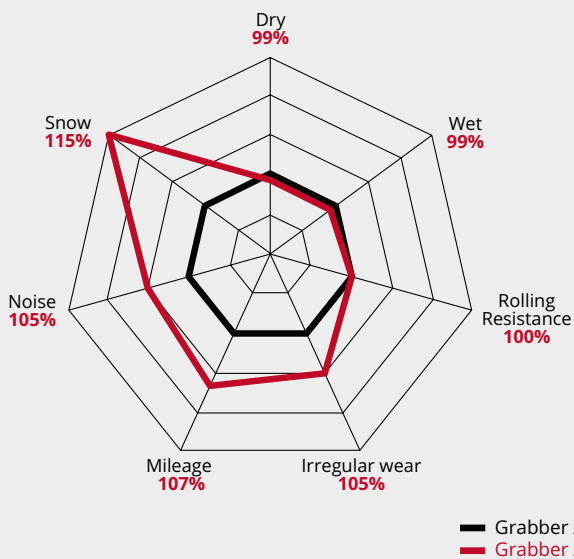

TYRE PERFORMANCE GRABBER AT³ VS GRABBER AT

On-Road Performance: