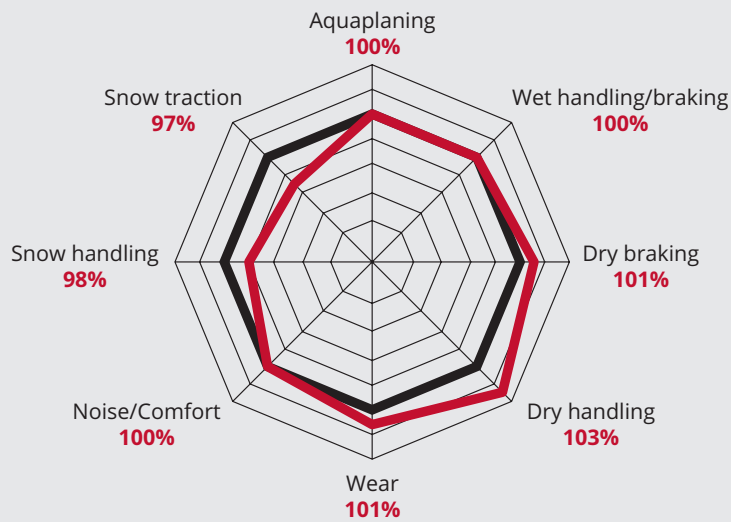

ALTIMAX A/S 365 EXCELLENT HANDLING IN ALL WEATHER CONDITIONS

Series	Size	Load / Speed Index / Extra Load			
70	165/70 R 14	81T	F	C	71/2
	175/70 R 14	88T XL	F	C	71/2
65	155/65 R 14	75T	F	C	71/2
	165/65 R 14	79T	F	C	71/2
	175/65 R 14	82T	F	C	71/2
	175/65 R 14	82H	F	C	71/2
	185/65 R 14	86T	F	C	71/2
	185/65 R 14	86H	F	C	71/2
	185/65 R 15	88H	E	C	71/2
	195/65 R 15	91H	F	C	72/2
60	175/65 R 15	84H	F	C	71/2
	165/60 R 14	75H	F	C	71/2
	185/60 R 14	82H	F	C	71/2
	185/60 R 15	88H XL	F	C	71/2
	195/60 R 15	88H	E	C	72/2
	205/60 R 15	91H	F	C	72/2
55	205/60 R 16	96H XL	E	C	72/2
	185/55 R 14	80H	F	C	71/2
	195/55 R 15	85H	F	C	72/2
	205/55 R 16	91H	E	C	72/2
	205/55 R 16	94V XL	E	C	72/2
	215/55 R 16	97V XL	E	C	72/2
50	195/55 R 16	87V	F	C	72/2
	195/50 R 15	82H	F	C	72/2

Tyre Performance:

— Altimax Winter Plus
— Altimax A/S 365