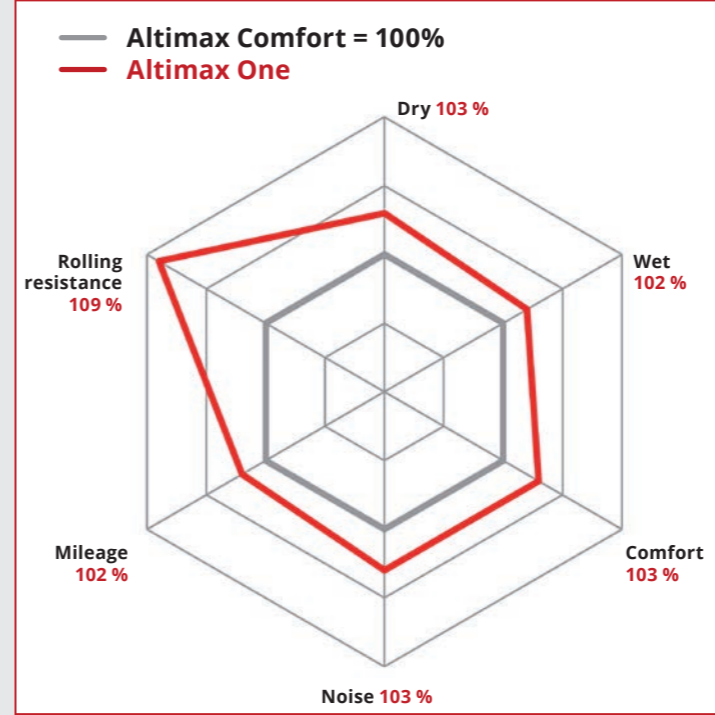

Reliable in wet conditions

Optimized siping and a large number of gripping edges effectively displace water for responsive handling and enhanced control on wet and slippery roads.

Enjoy extra mileage

The new silica-enriched tread compound and the computer-optimized pattern design enable you to gather more miles thanks to minimized wear-causing distortion. Benefit from the extended tread life that leads to extra miles!

PERFORMANCE COMPARISON

In addition to the 3-groove pattern, a 4-groove version has been designed in order to fit the higher performance sizes to ensure improved water evacuation at higher speeds and responsive handling. The sizes with 4-groove pattern are called „Altimax ONE S“.