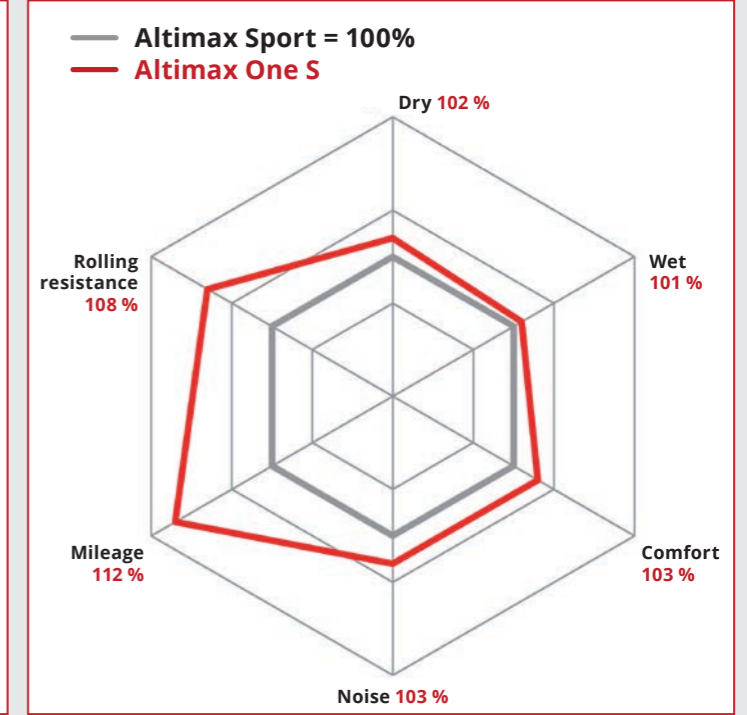

Reliable in wet conditions

Optimized siping and a large number of gripping edges effectively displace water for responsive handling and enhanced control on wet and slippery roads.

Enjoy extra mileage

The new silica-enriched tread compound and the computer-optimized pattern design enable you to gather more miles thanks to minimized wear-causing distortion. Benefit from the extended tread life that leads to extra miles!

PERFORMANCE COMPARISON

In addition to the 3-groove pattern, a 4-groove version has been designed in order to fit the higher performance sizes to ensure improved water evacuation at higher speeds and responsive handling. The sizes with 4-groove pattern are called „Altimax ONE S“.