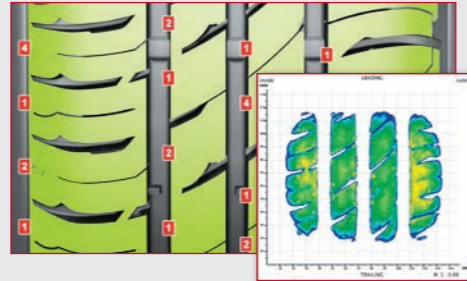

Enjoy extra mileage

The new silica-enriched tread compound and the computer-optimized pattern design enable you to gather more miles thanks to minimized wear-causing distortion. Benefit from the extended tread life that leads to extra miles!