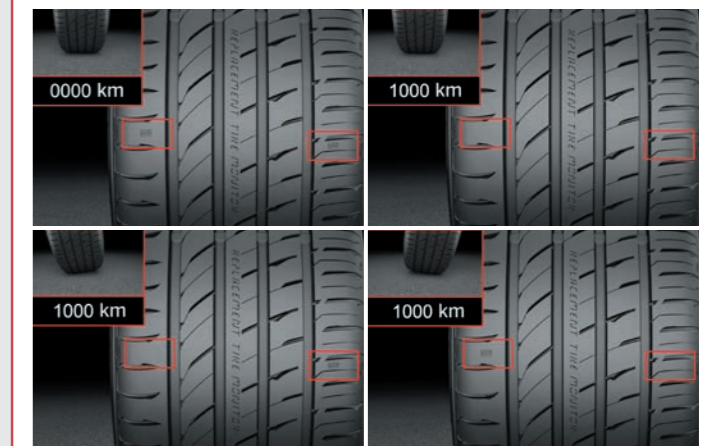

PERFORMANCE COMPARISON

In addition to the 3-groove pattern, a 4-groove version has been designed in order to fit the higher performance sizes to ensure improved water evacuation at higher speeds and responsive handling. The sizes with 4-groove pattern are called „Altimax ONE S“.

GENERAL TIRE'S MONITOR TECHNOLOGIES

The **RTM (Replacement Tire Monitor)** provides the vehicle owner with added safety by clearly indicating when the tyres need to be replaced.

The **VAI (Visual Alignment Indicator)** helps detect misaligned wheels with an easy visual check that contributes to a longer tread life.